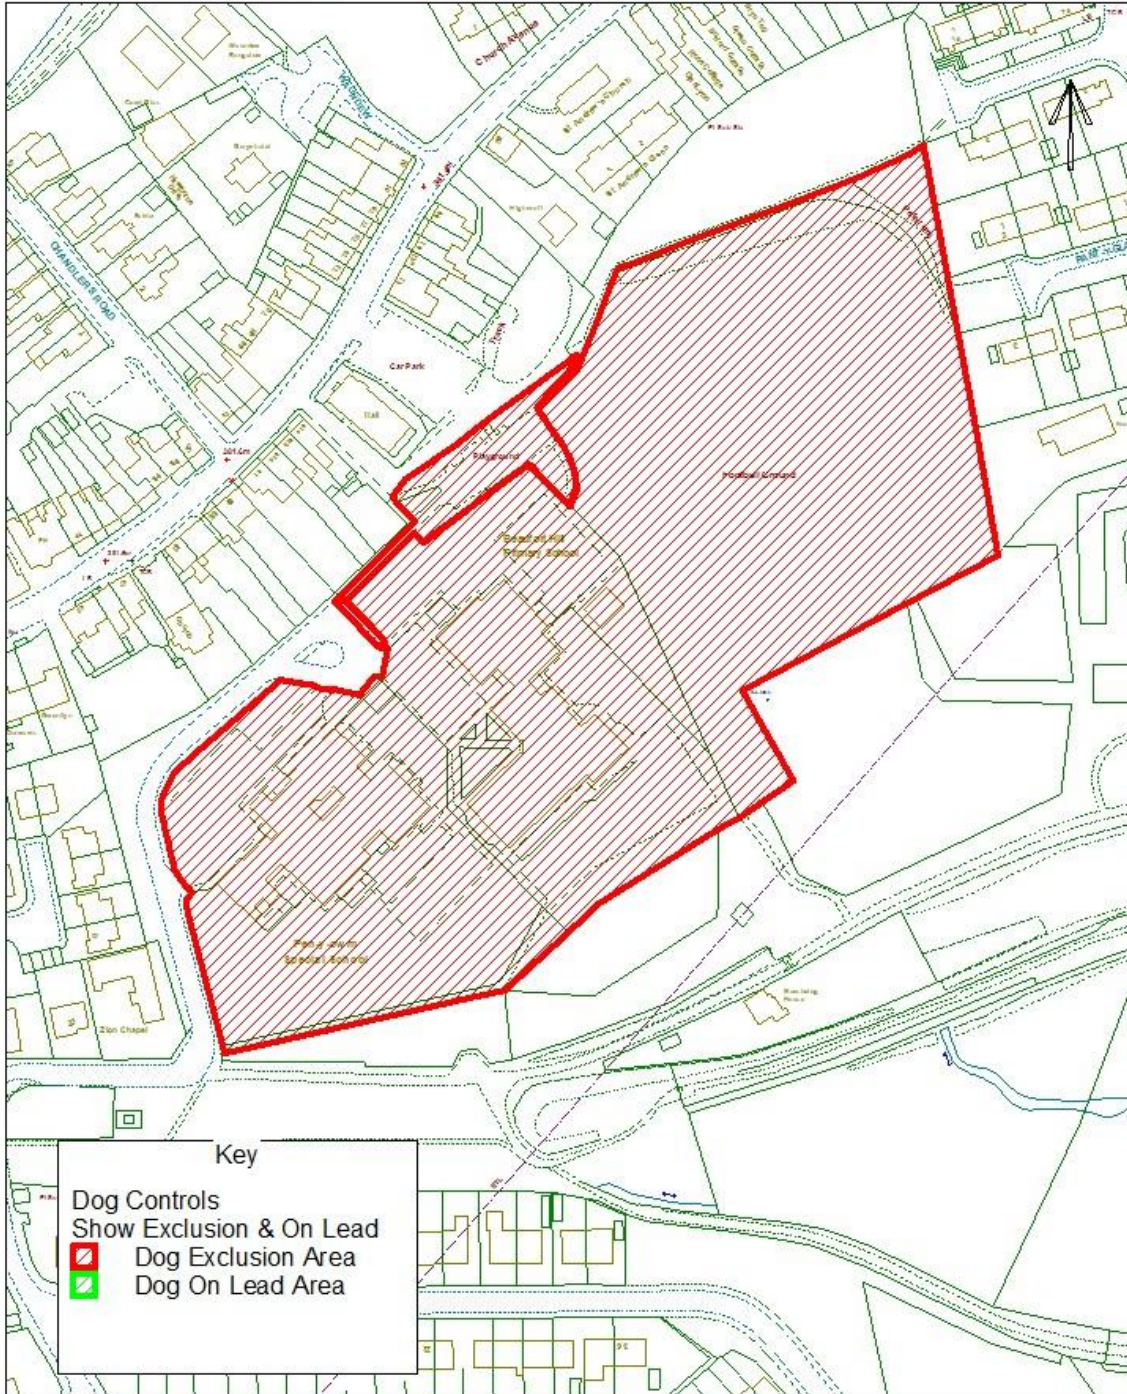

Blaenau Gwent County Borough Council

Dog Controls - Public Space Protection Order

Order Ref. No: PSPO-DC-063

Site Name: Beaufot Hill Primary School, Playground & Recreation Ground & Pen Y Cwm Special School

Easting: 317606 Northing: 211607

Atgynwyd o Fapanil Ordnance Survey osodol Rhwng Llyda Er Iwawyd (c) Howlfrant y Gorn. Yrweo atgynwyrbu heb awdurdod yr tom Howlfrant y Gorn a gall awtan at onyad seu awdurdod swn. BGCBC - LA09002L.