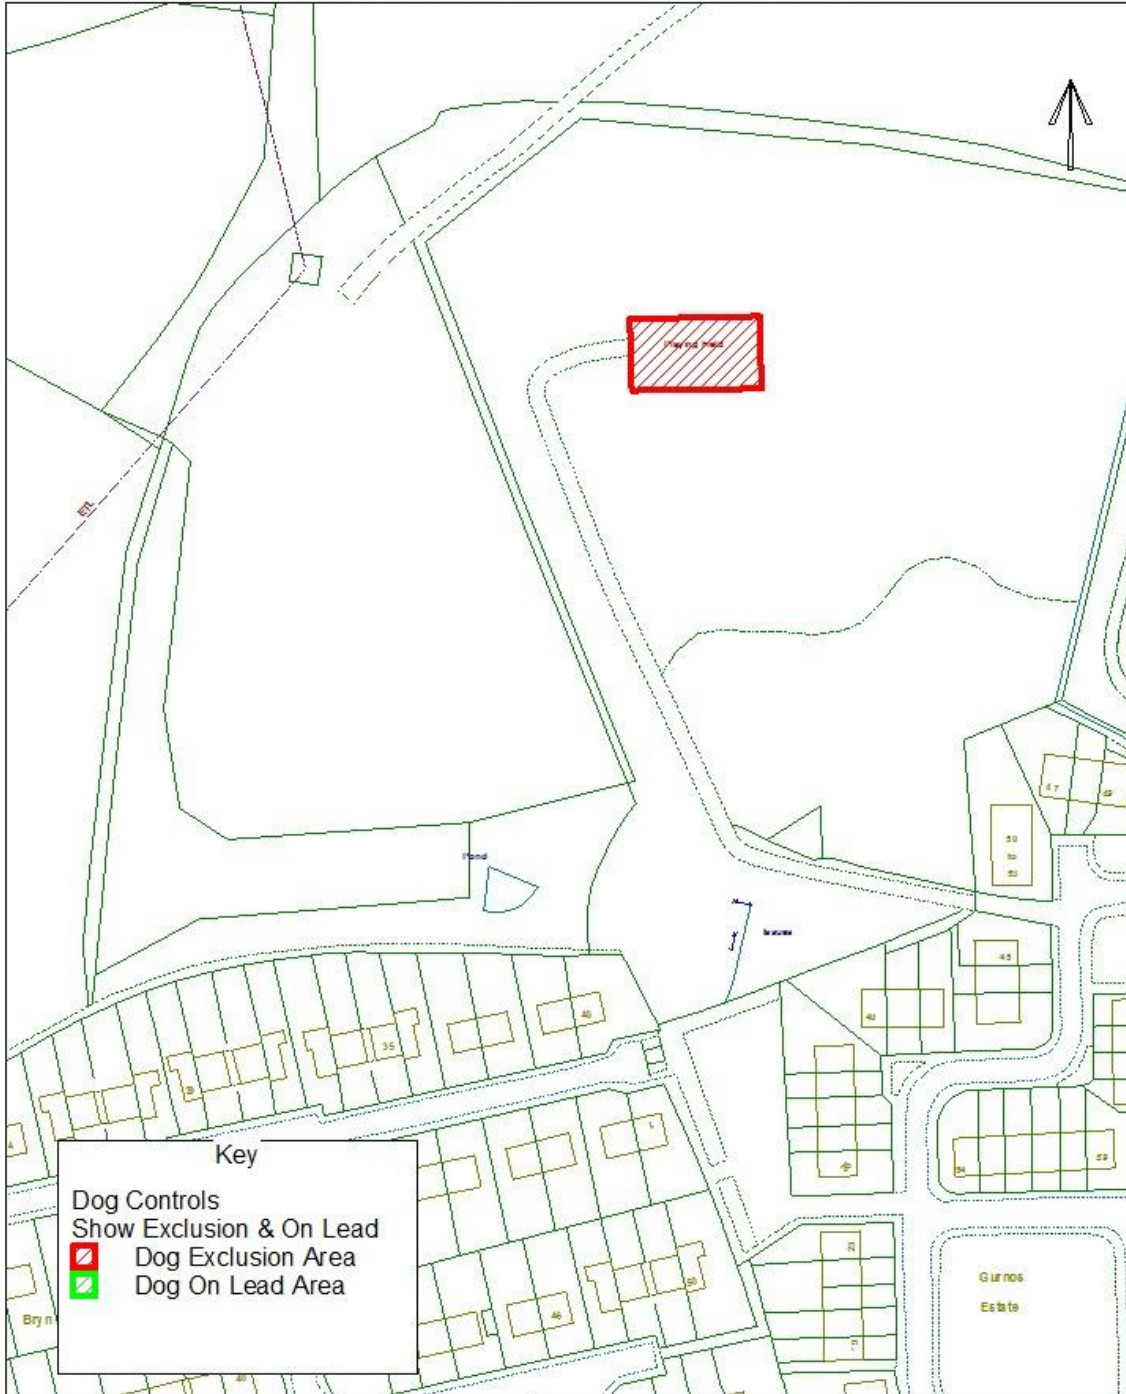

Blaenau Gwent County Borough Council

Dog Controls - Public Space Protection Order

Order Ref. No: PSPO-DC-062

Site Name: Playground at Gurnos Estate, Brynmawr

Easting: 318316 Northing: 212144

Reproduced from the Ordnance Survey Mapping with the permission of Her Majesty's Stationary Office (C) Crown Copyright. Unauthorised reproduction infringes Crown Copyright and may lead to prosecution or civil proceedings. BGDCB - LA09002L.

Atgynhwyf i Fapan'r Ordnance Survey osodiadau Rhodau Llyda Eri (Kwadrant) o'r Howffordd y Gorn. Yn eidd atgohyrbu heb awdurdod yr eidd Howffordd y Gorn a gall arwain at enghid neu oeroster sŵl. BGDCB - LA09002L.