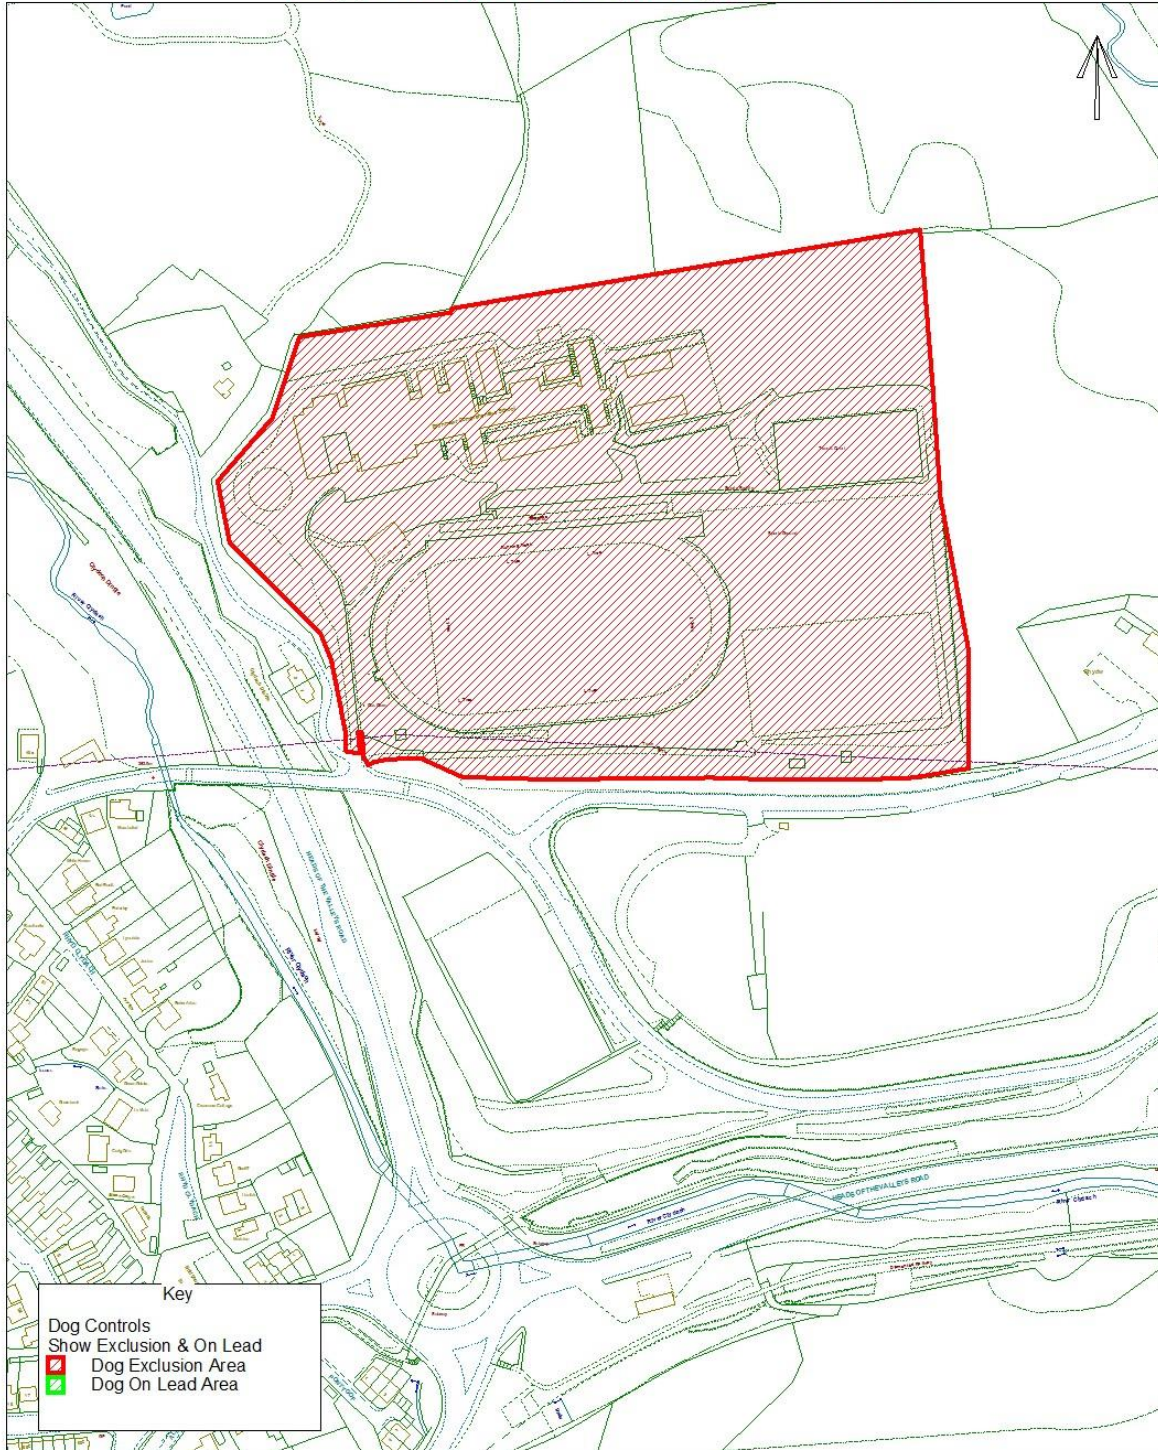

Blaenau Gwent County Borough Council

Dog Controls - Public Space Protection Order

Order Ref. No:	PSPO-DC-061
Site Name:	Brynmaur Foundation School, Intermediate Road, Brynmaur
Eastings:	319704
Northing:	212389