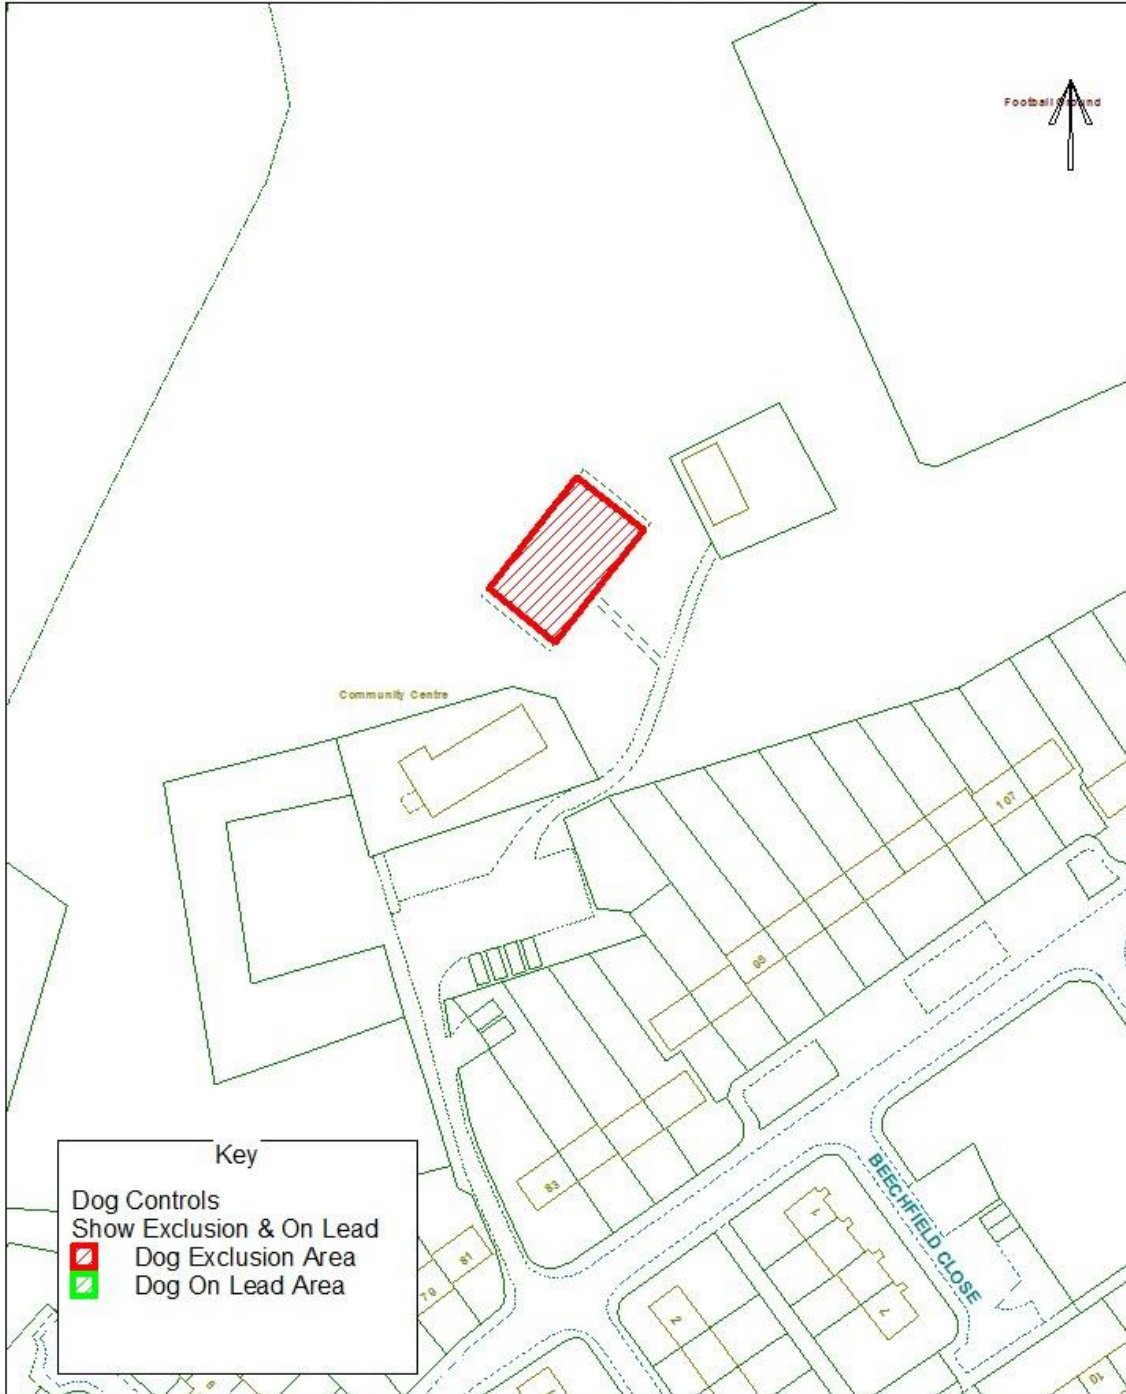

Blaenau Gwent County Borough Council

Dog Controls - Public Space Protection Order

Order Ref. No: PSPO-DC-066

Site Name: Playground at Queensway, Garnlydan.

Easting: 316545 Northing: 212608

Reproduced from the Ordnance Survey Mapping with the permission of Her Majesty's Stationary Office (C) Crown Copyright. Unauthorised reproduction infringes Crown Copyright and may lead to prosecution or civil proceedings. BGCC - LA09002L.

Atgynnyddiad o Fapan'r Ordnance Survey osodolion Rhodri Llyda Eri (Mawrth) (c) Howffraid y Gorn. Yn eidd atgofynnol heb awdurdod yr eidd Howffraid y Gorn a gall arwain at erlydd neu oeroster sŵl. BGCC - LA09002L.