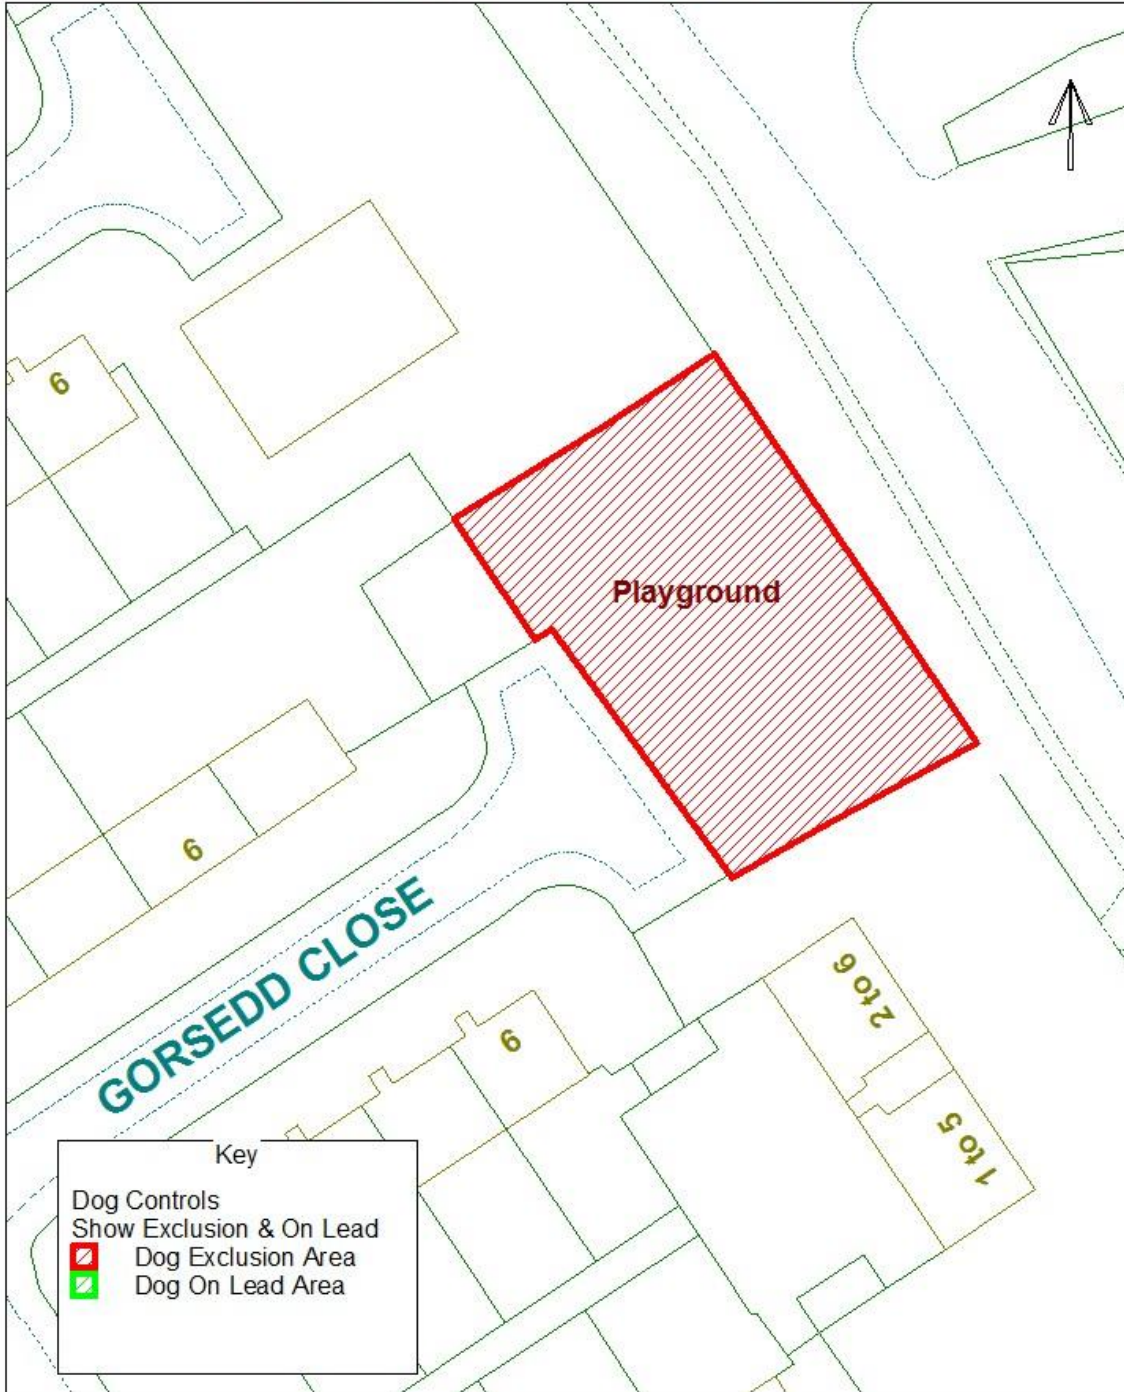

Blaenau Gwent County Borough Council

Dog Controls - Public Space Protection Order

Order Ref. No: PSPO-DC-064

Site Name: Playground at Gorsedd Close, Garnlydan.

Easting: 316810 Northing: 212503

Aggwyblytiad o Fapanir Ordnance Survey osodolion Rhwng Llyda Eri (Kwntwr) (c) Howffrwyd y Gwmwl. Yn eiddo aglybwrthu heb awdurdod yr eidd Howffrwyd y Gwmwl a gall arwain at enghid neu oeroster sŵl. BGDCB - LA09002L.