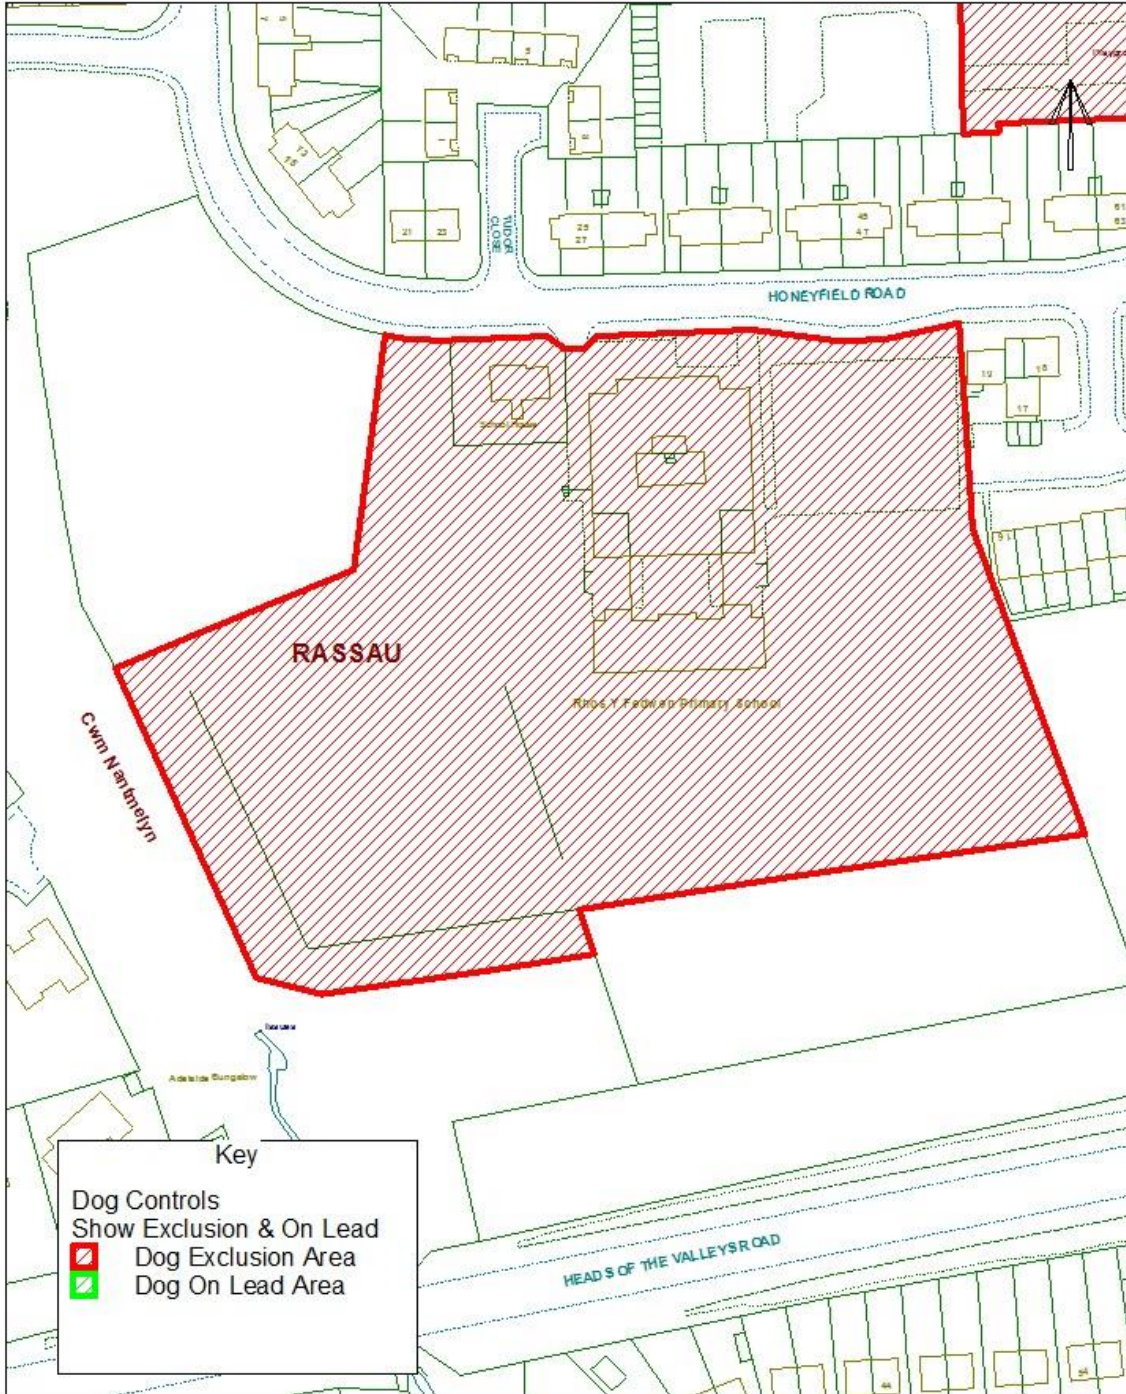

Blaenau Gwent County Borough Council

Dog Controls - Public Space Protection Order

Order Ref. No: PSPO-DC-071

Site Name: Rhos Y Fedwen School, Honeyfield Road, Rassau

Easting: 315728 Northing: 211894

Reproduced from the Ordnance Survey Mapping with the permission of Her Majesty's Stationary Office (C) Crown Copyright. Unauthorised reproduction infringes Crown Copyright and may lead to prosecution or civil proceedings. BGCCB - LA09002L.

Atgynhwybwrdd o Fapanwr Ordnance Survey osodiad Rhosowr Llyda Eri (Kwntwr) (c) Howlfrant y Gwmwl. Yntwr atgynhwybwrdd heb awdurdwr yr, tom Howlfrant y Gwmwl a gall awdwr at gwmwl neu osodiad swn, BGCCB - LA09002L.