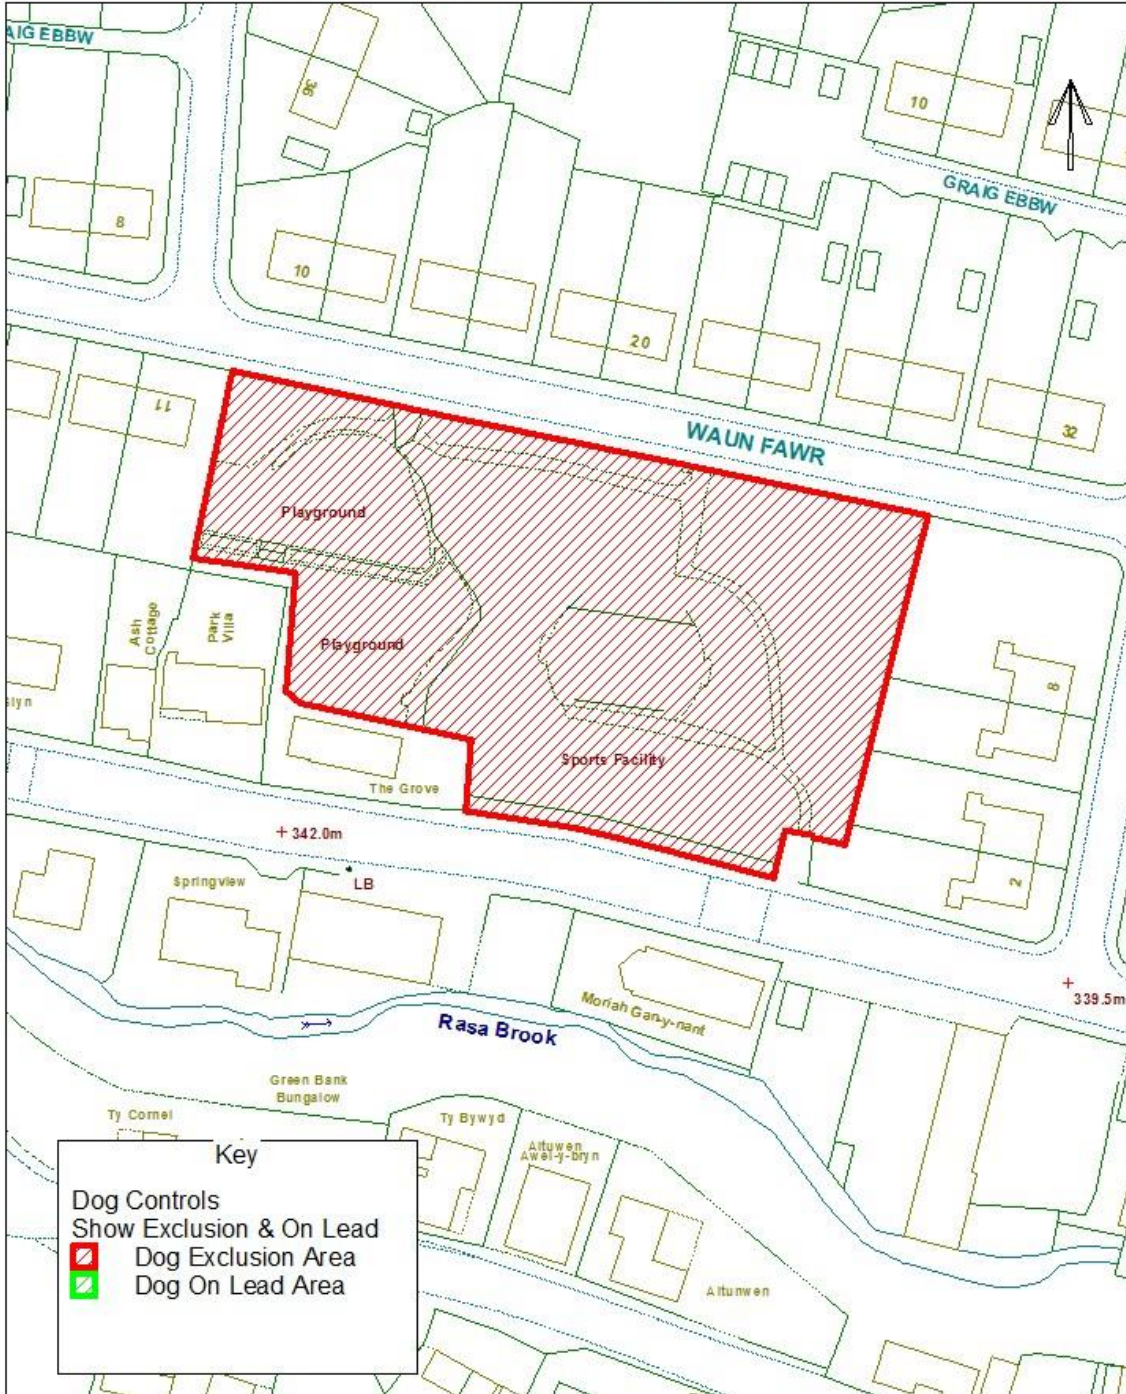

Blaenau Gwent County Borough Council

Dog Controls - Public Space Protection Order

Order Ref. No: PSPO-DC-072

Site Name: Playground at Waun Fawr, Ebbw Vale.

Easting: 315597 Northing: 211586

Atgynwyd o Fapanil Ordnance Survey osodol Rhwyd-Llyda Eri (Kwntrol) y Gorn. Yn eiddo atgynwyl heb awdurdod yr eidd Rhwyd y Gorn a gall anafn at orywiad neu orywiad sŵn. BGDCB - LA09002L.