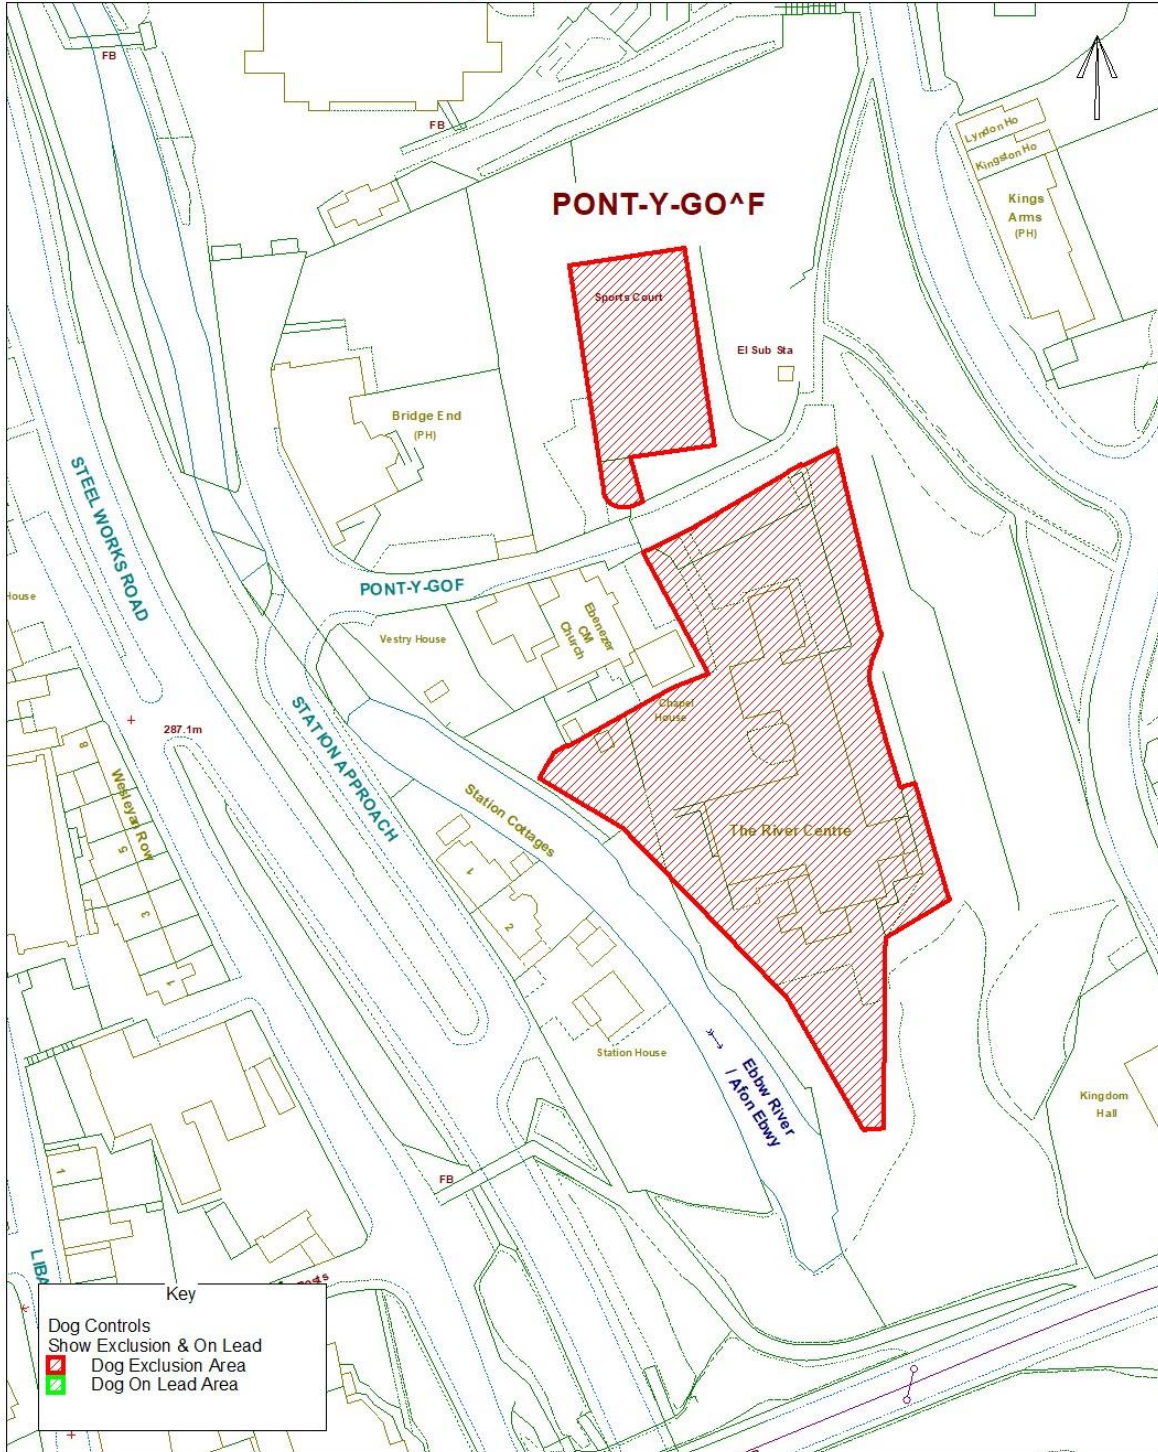

Blaenau Gwent County Borough Council

Dog Controls - Public Space Protection Order

Order Ref. No:	PSPO-DC-077 & PSPO-DC-078
Site Name:	Play area & River Centre 3-16 Learning Community Secondary Campus, Ebbw Vale
Easting:	316915
Northing:	210030

Key

- Dog Controls
- Show Exclusion & On Lead
- Dog Exclusion Area
- Dog On Lead Area