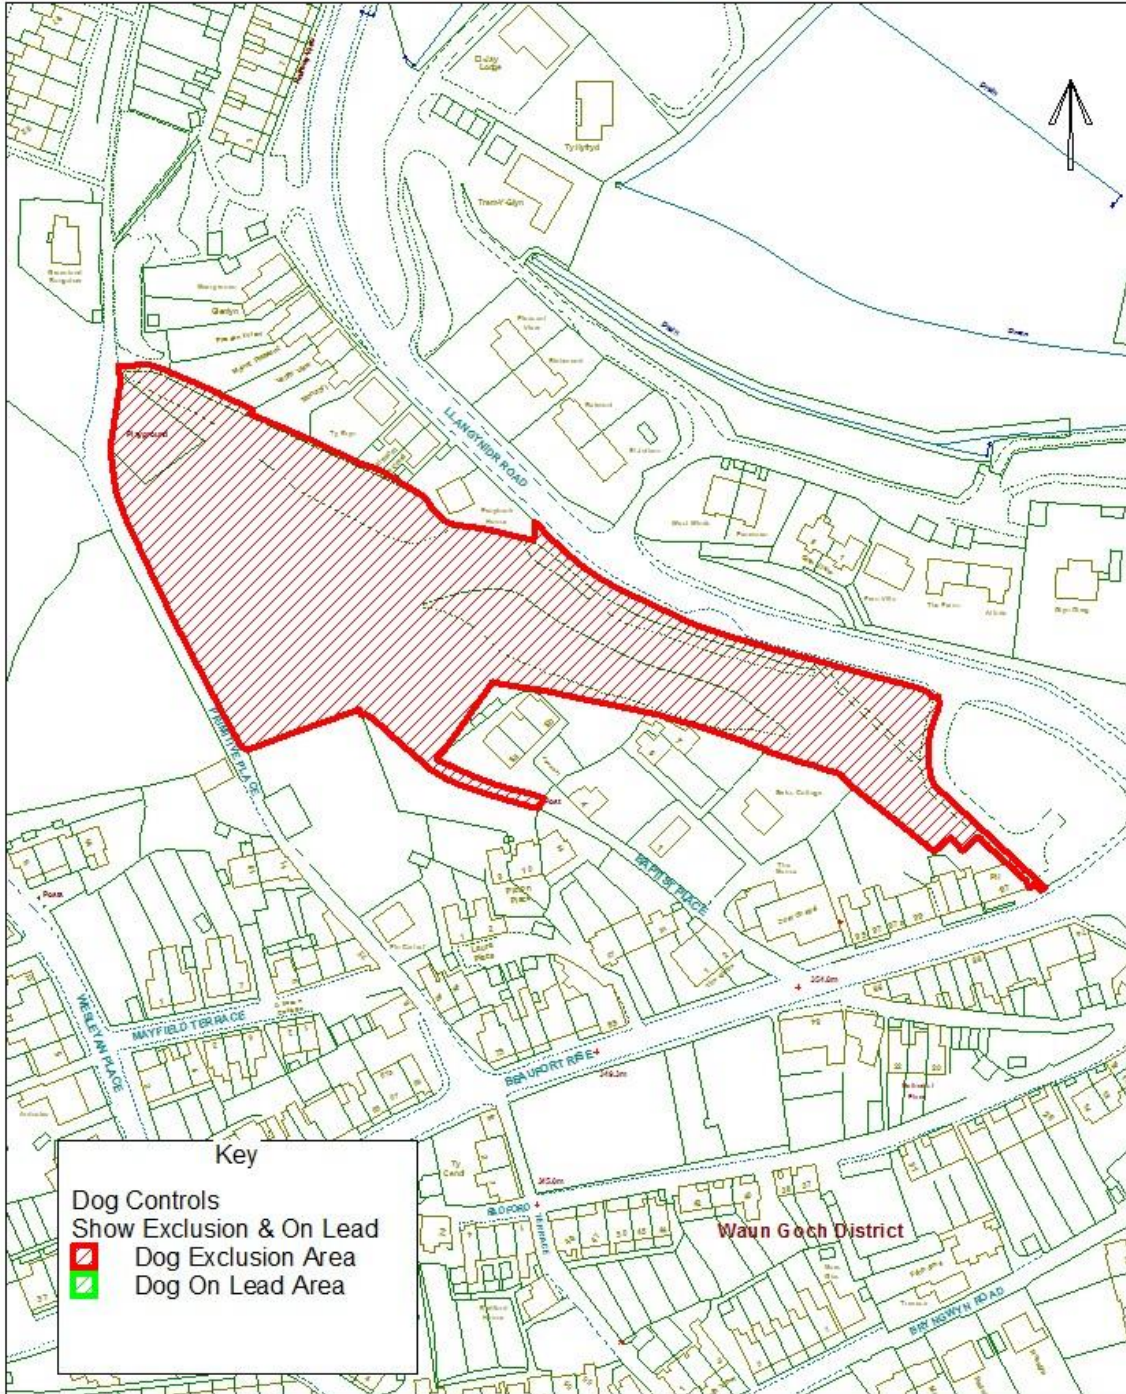

Blaenau Gwent County Borough Council

Dog Controls - Public Space Protection Order

Order Ref. No: PSPO-DC-067

Site Name: Playground and playing field at Primitive Place, Beaufort, Ebbw Vale.

Easting: 316716 Northing: 211726

Atgynhwybodaeth o Ffynonau Ordnance Survey osodolau Rhodri Llyda Eri (Kwntwr) (c) Howffraint y Gwlad.

Yn eiddo atgynhwybodaeth heb awdurdod yr eidd Howffraint y Gwlad a gall arwain at orfudd neu oerdder sŵl. BGCC - LA09002L.