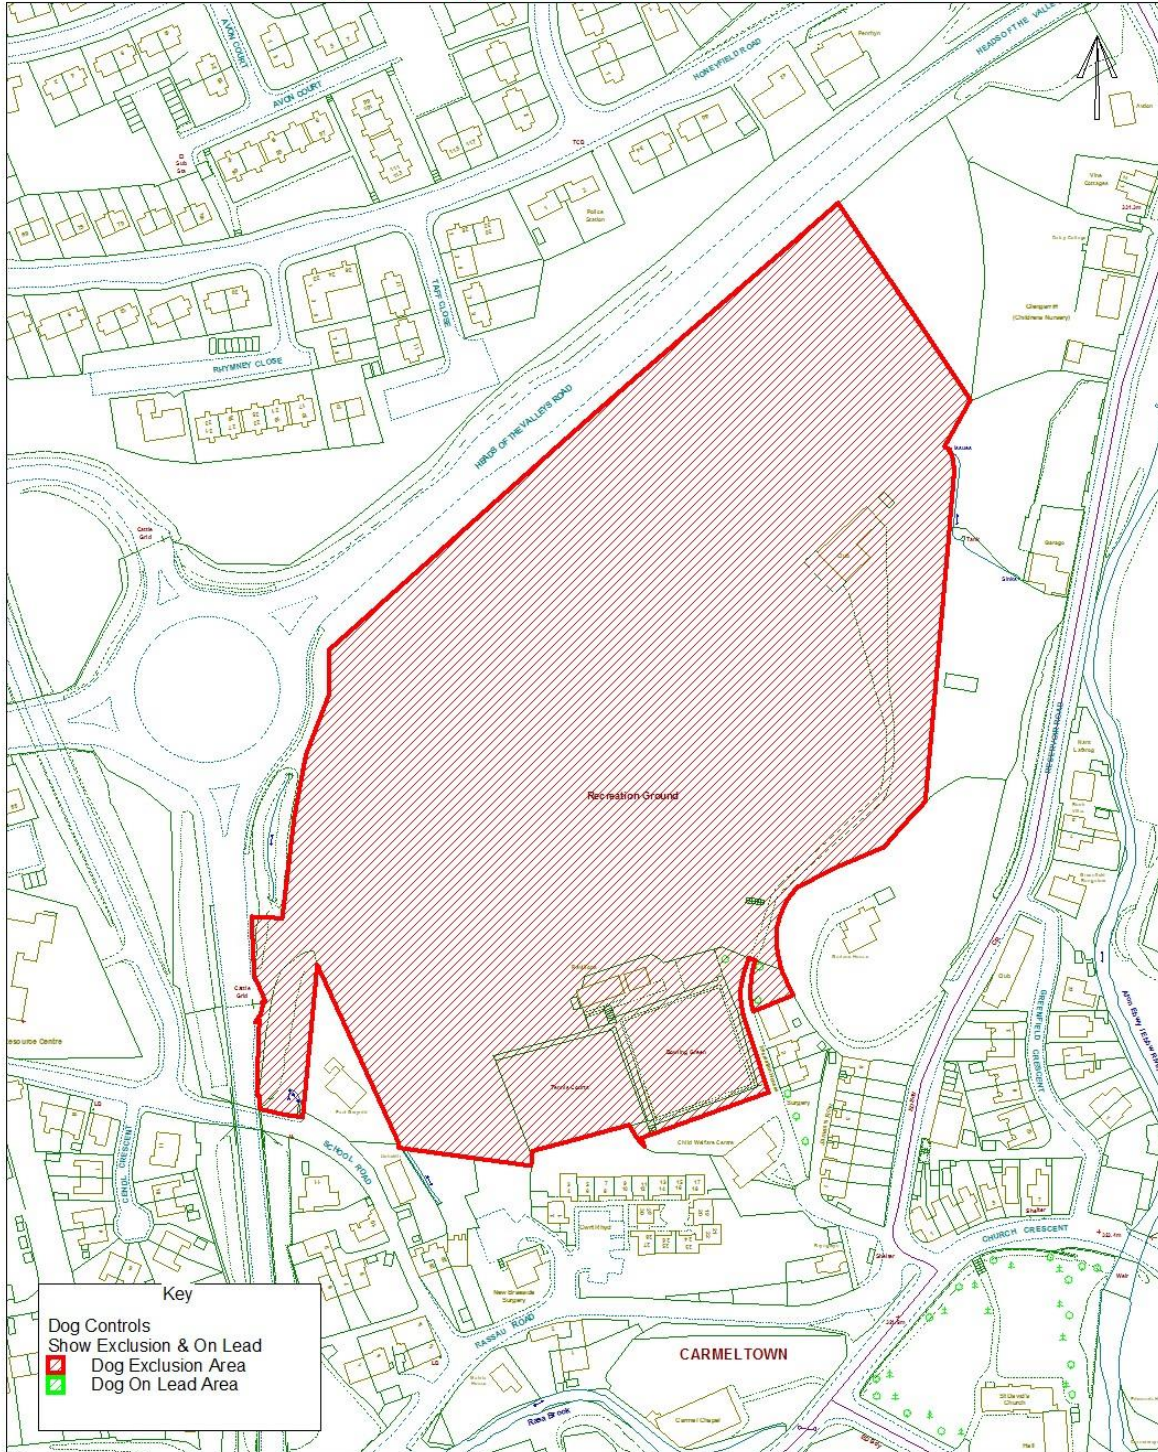

Blaenau Gwent County Borough Council

Dog Controls - Public Space Protection Order

Order Ref. No:	PSPO-DC-068
Site Name:	Beaufort Welfare Ground, Reservoir Road, Ebbw Vale.
Eastings:	316178
Northing:	211818