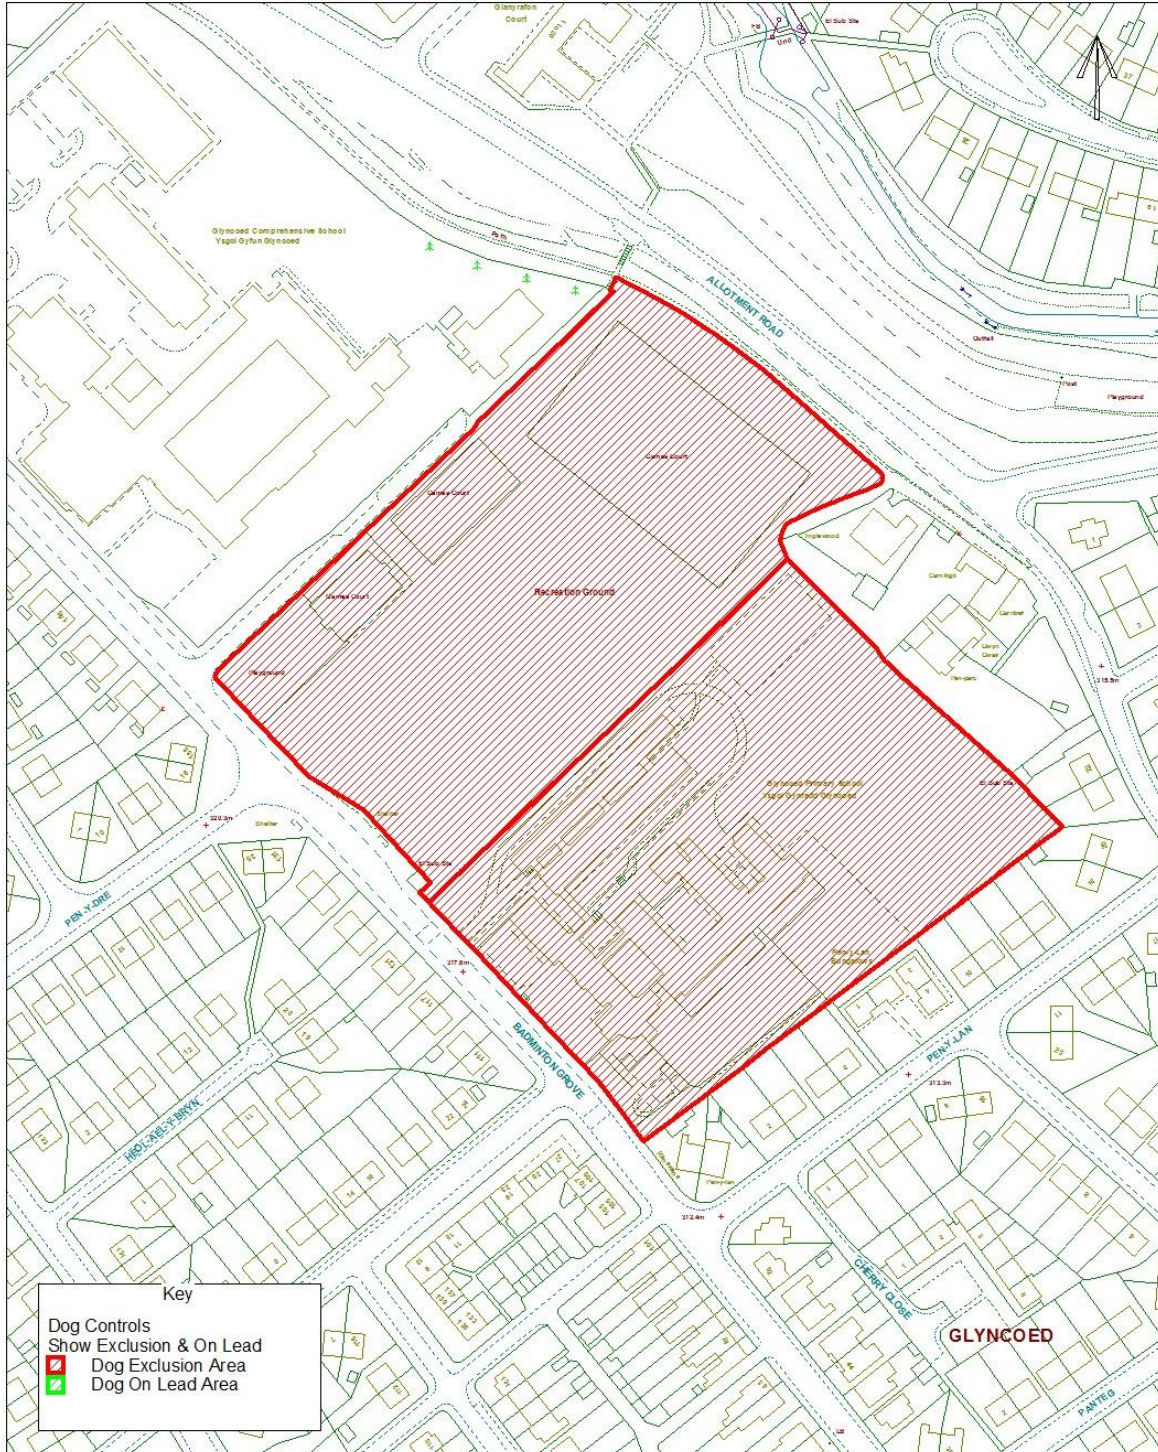

Blaenau Gwent County Borough Council

Dog Controls - Public Space Protection Order

Order Ref. No:	PSPO-DC-073 & PSPO-DC-074
Site Name:	Recreation Ground & Glyncoed Primary School, Badminton Grove, Ebbw Vale.
Eastings:	316553
Northing:	211148

Key

- Dog Controls
- Show Exclusion & On Lead
- Dog Exclusion Area
- Dog On Lead Area